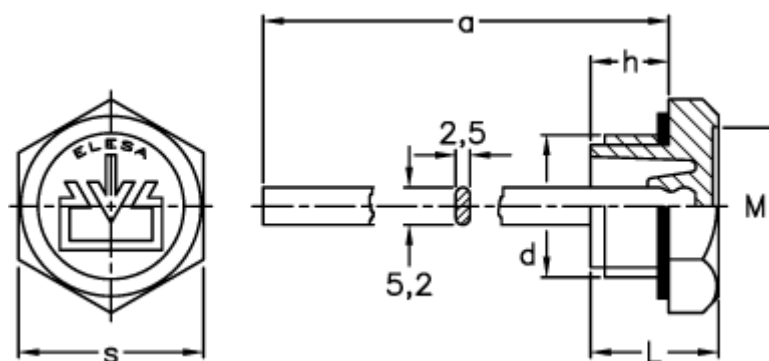

Data Sheet

Article number: 2311059501

Description: E+G Oil fill plug, w/breather hole
TCD.10x1,5+a, black

Measures

a	= 120
d	= M10x1,5
h	= 9
L	= 16
M	= 15.0
s	= 19
Tightening torque N m = 4 til 5	